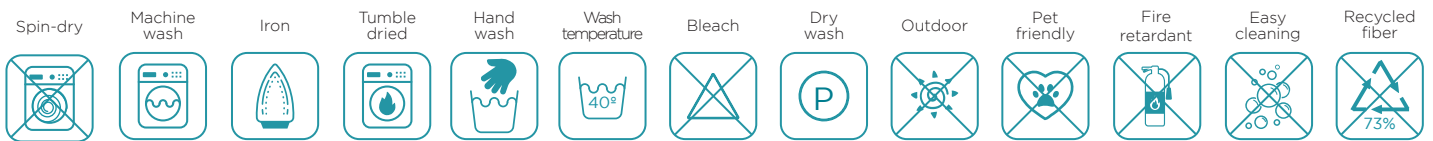

Composition

Composition
PES 100%

Weight (gr/m²)
328 gr/m²

Size (cm)
140 cm

Technical information

Abrasion resistance	ISO 12947 - 2	35000 cycles
Pilling Resistance	ISO 12945 - 2	5 | No pilling
Tearing Resistance		
Wash Fastness	ISO 105 - C06	5 | Excelent
Colour fastness dry friction	ISO 105 - X12	5 | Excelent
Colour fastness to light	ISO 105-B02	5 | Excelent
Seam slippage resistance		
Shrinking		
Fire Retardant		

Made in Spain

Confidence in Textiles certification

Cleaning

Machine wash	Machine washable. Maximum temperature of 40C
Dry wash	Can be dry wash
Hand wash	Hand wash
Bleach	Do not bleach
Spin-dry	
Tumble dried	Can be tumble dried
Iron	Iron allowed
Twist	Do not twist
Sun dry	Can be sun dried
Easy cleaning	

Colours

FAMA SOFAS S.L.U.

C/ Dr. Barraquer | Roviral, 1 - P.O.Box 41

30510 YECLA (Murcia) SPAIN

Telf: 968751050 / info@fama.es / www.fama.es